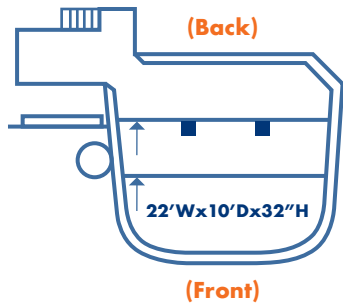

BALLROOM STAGE DETAIL

COCOANUT GROVE CAPACITY CHART

ROOM	SQ. FEET	ROUNDS	CLASSROOM	THEATER	TRADE SHOW BOOTHS
BALLROOM	6,950	480	250	800	42 (8X8)
BAY VIEW ROOM	4,320	250	130	250	33 (8X8)
BAY VIEW LOUNGE	1,700	60	24	50	8 (8X8)
SUN ROOM	6,490	350	200	500	40 (8X8)
SUN ROOM TERRACE	972	72	42	100	5 (8X8)
FREIGHT ELEVATOR	6' W X 6' 10" H X 11' D				